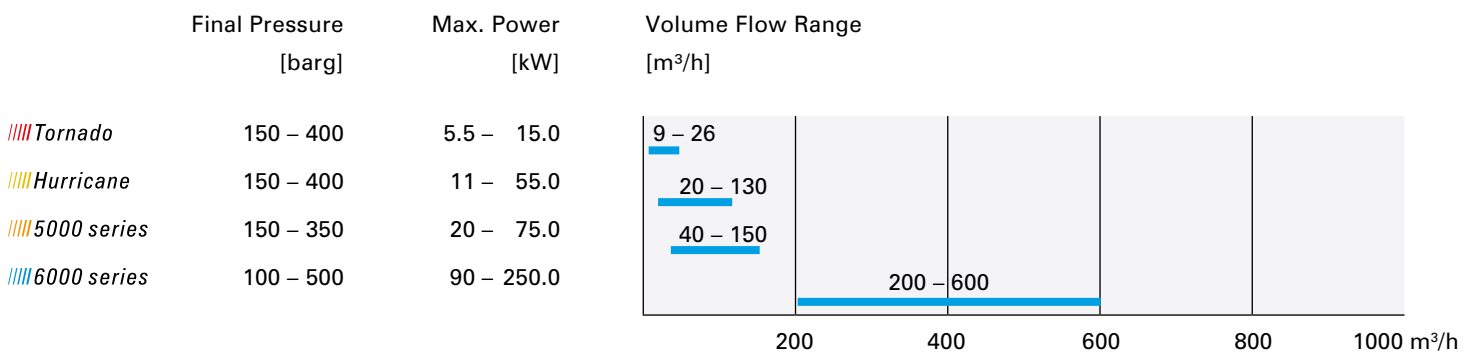

Air Compressor Range

Low and Medium Pressure

High and Highest Pressure

SAUER oil-lubricated
up to 500 barg

HAUG oil-free
up to 450 barg