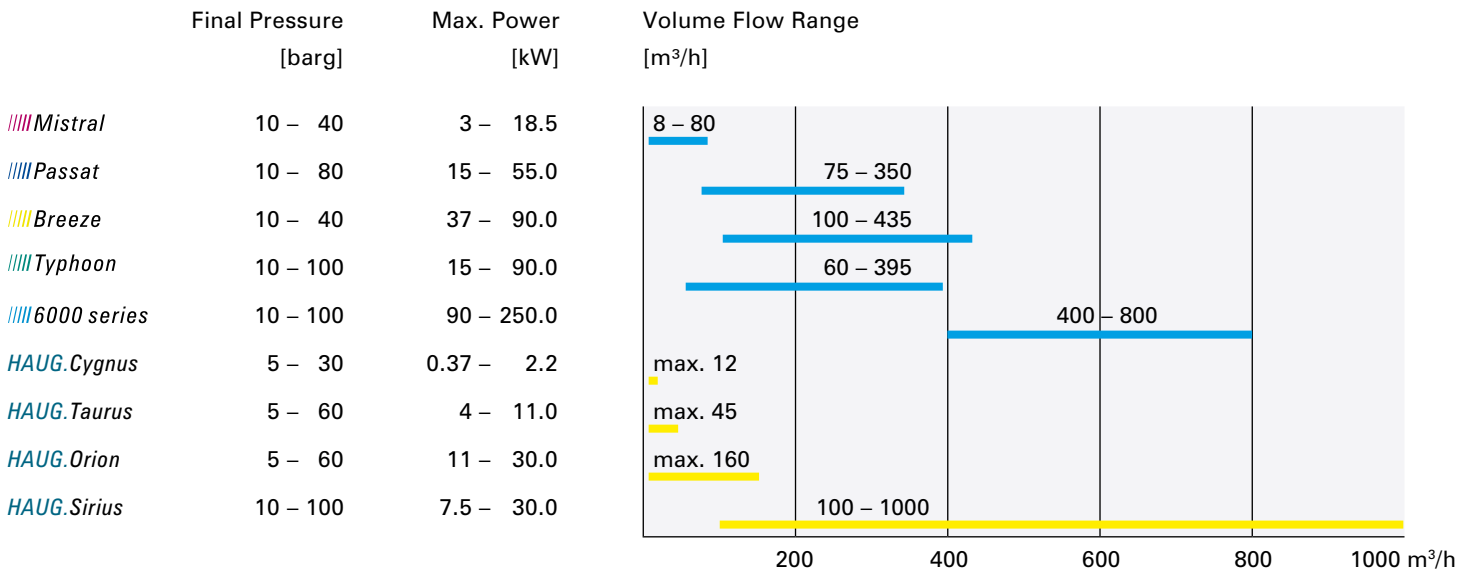

Air Compressor Range

Low and Medium Pressure

High and Highest Pressure

SAUER oil-lubricated
up to 500 barg

HAUG oil-free
up to 450 barg